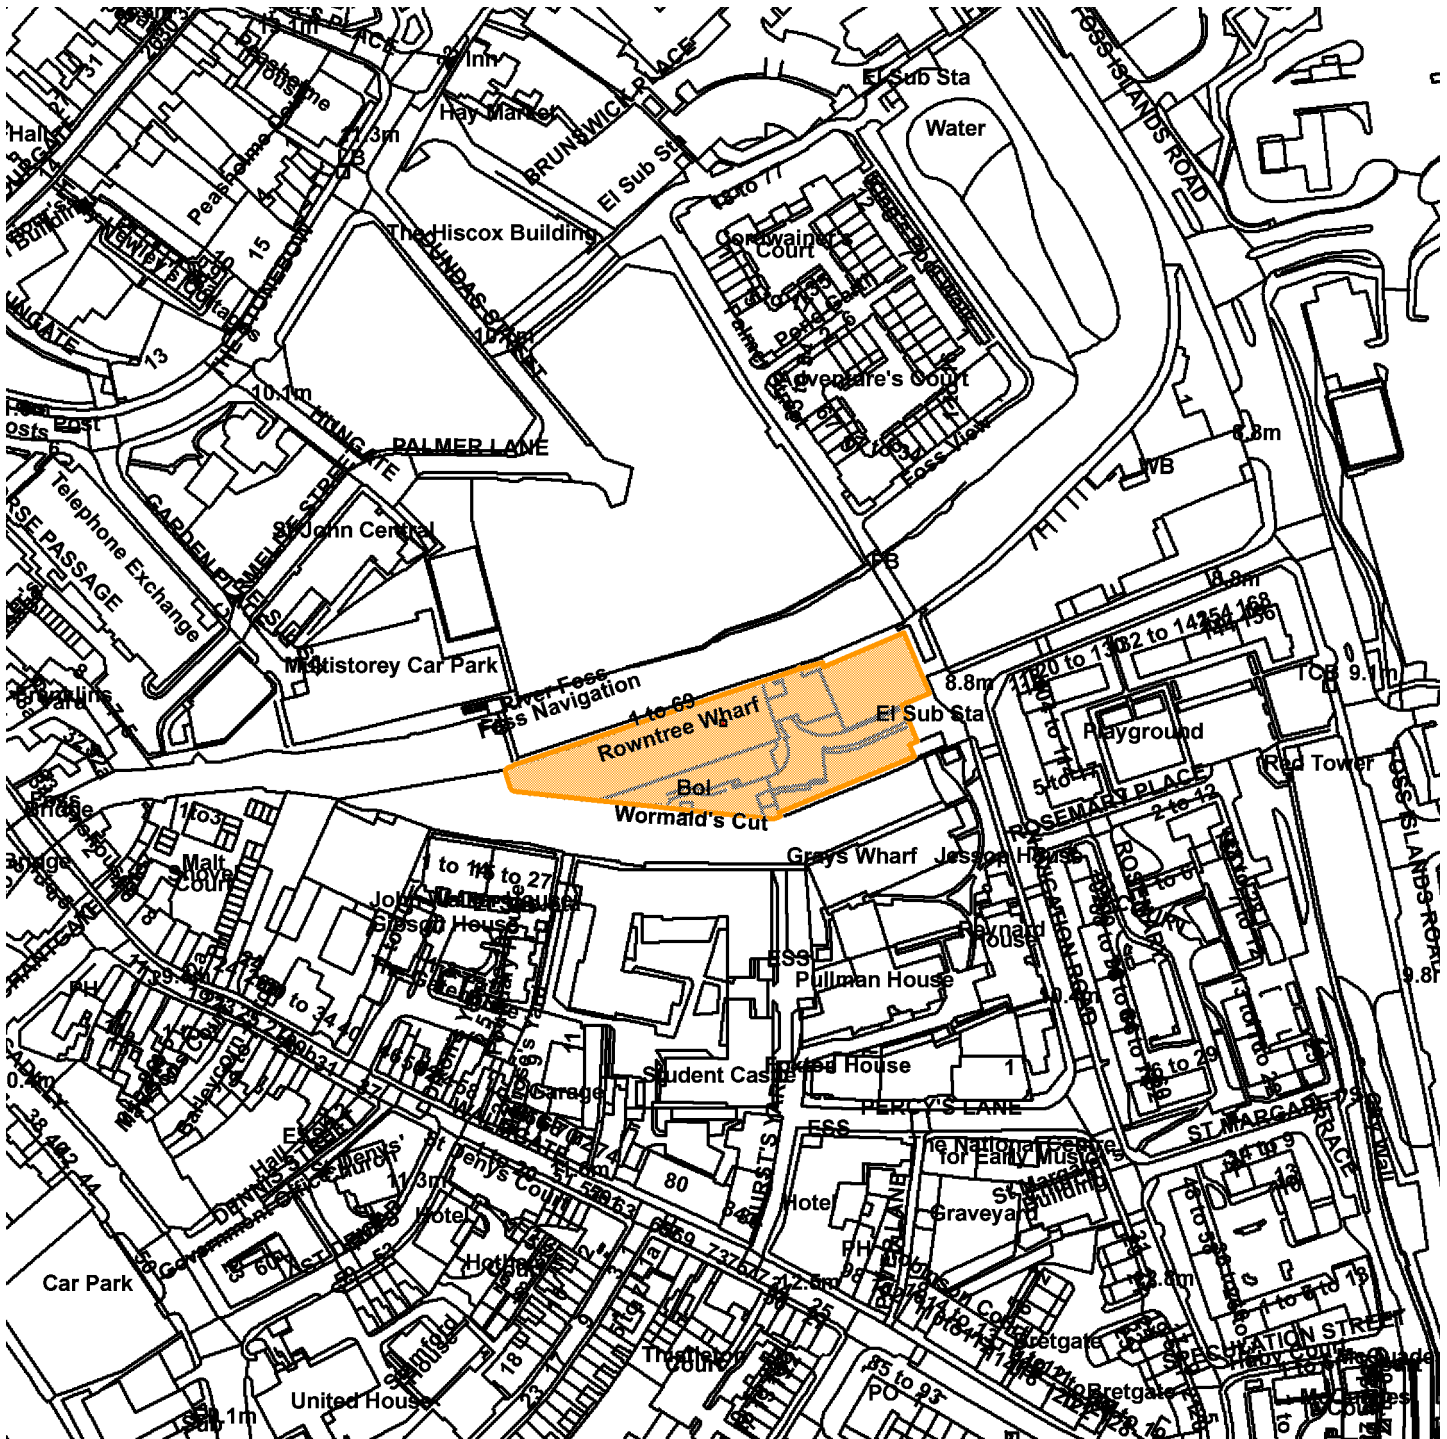

15/01892/LBC

Rowntree Wharf Navigation Road

Scale : 1:2594

Reproduced from the Ordnance Survey map with the permission of the Controller of Her Majesty's Stationery Office © Crown Copyright 2000.

Unauthorised reproduction infringes Crown Copyright and may lead to prosecution or civil proceedings.

Organisation	Not Set
Department	Not Set
Comments	Location Plan
Date	23 August 2016
SLA Number	Not Set